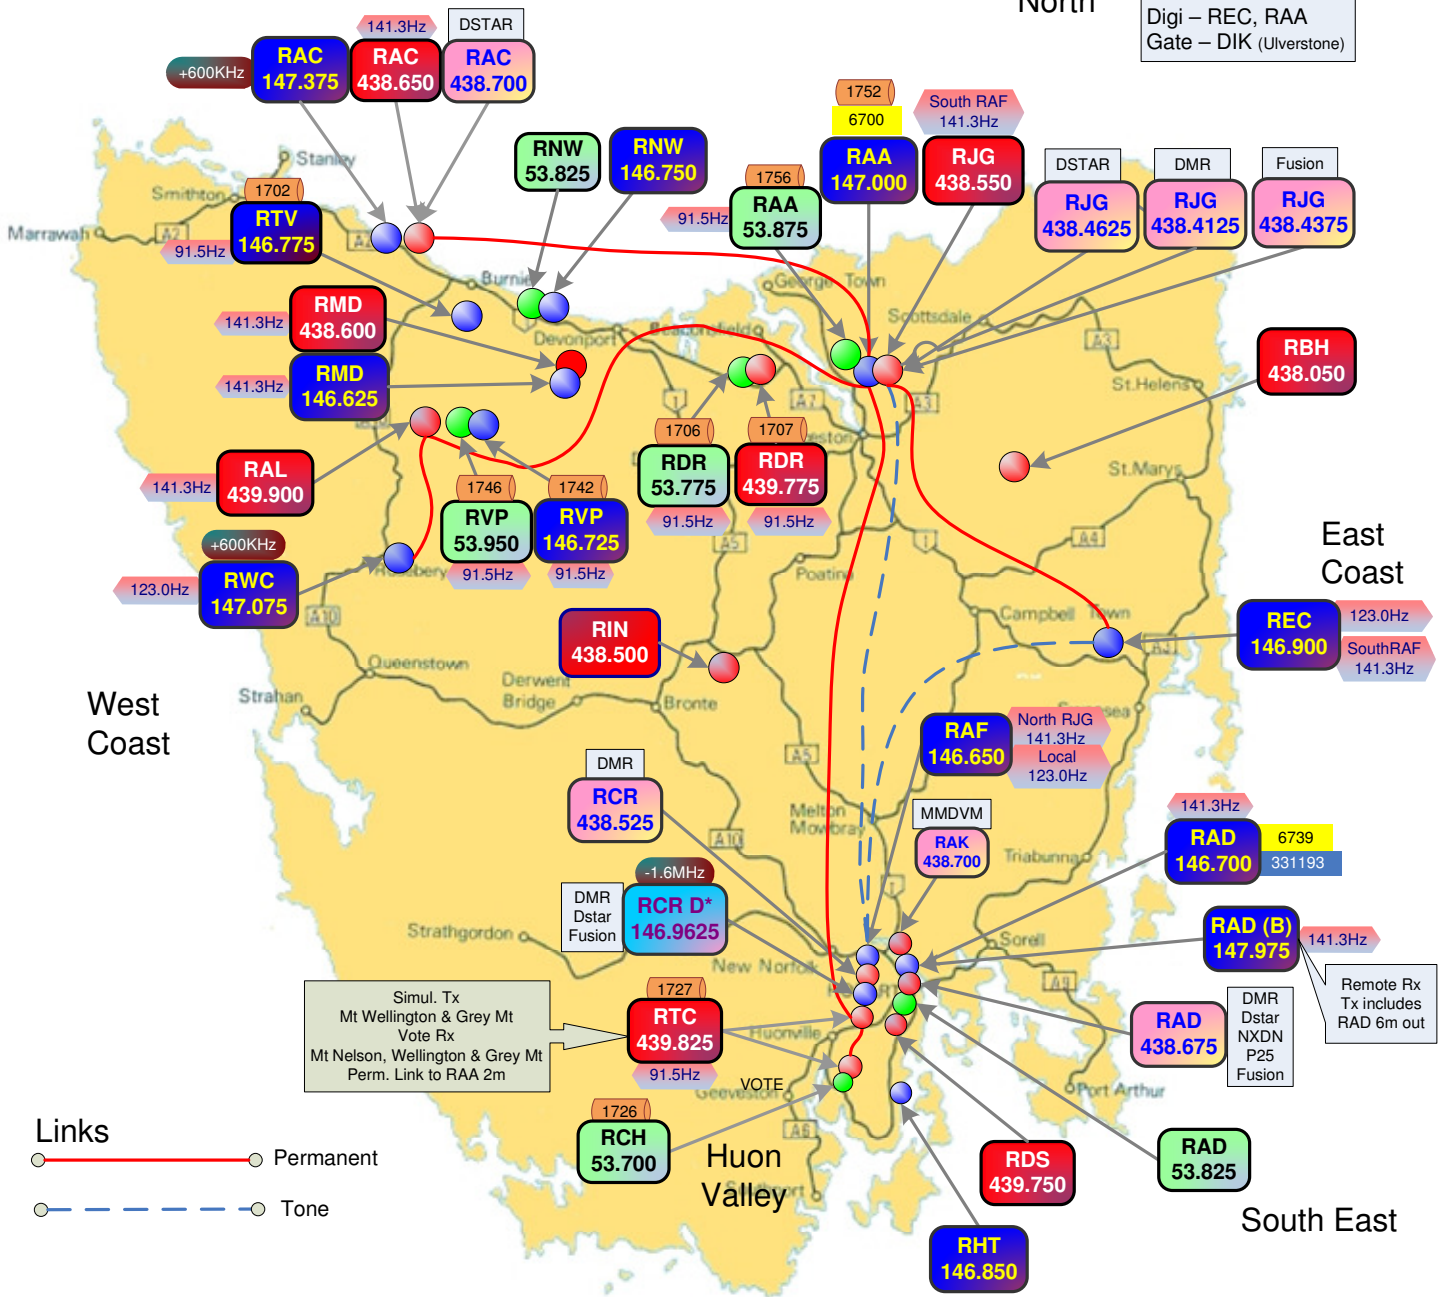

Tasmania Amateur Repeaters

Offsets negative
 6m - 1MHz 2m - 600KHz
 70cm - 5MHz 70cm Digital - 7MHz
 unless otherwise stated

Key

APRS 145.175 WIDE1-1, WIDE2-2

APRS North West
 Digi - RMD, RAC, HRM (Elliot), RWC
 Gate - DIK (Ulverstone)

North West

North

APRS East / North
 Digi - REC, RAA
 Gate - DIK (Ulverstone)

APRS Central / South
 Digi - RIN, RCH, RTC, MBD (Kaoota)
 Gate - ZRO (Bothwell), ZRO (Hobart) HSE (Kingston) MBD (Sandfly)