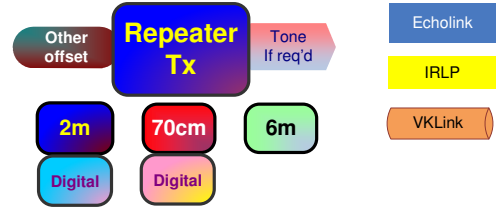

Tasmania Amateur Repeaters

Offsets negative
 6m - 1MHz 2m - 600KHz
 70cm - 5MHz 70cm Digital - 7MHz
 unless otherwise stated

Key

APRS 145.175 WIDE1-1, WIDE2-2

APRS North West
 Digi - RMD, RAC, HRM (Elliot), RWC
 Gate - DIK (Ulverstone)

North West

North

APRS East / North
 Digi - REC, RAA
 Gate - DIK (Ulverstone)

APRS Central / South
 Digi - RIN, RCH, RTC, MBD (Kaoota)
 Gate - ZRO (Bothwell), ZRO (Hobart) HSE (Kingston) MBD (Sandfly)